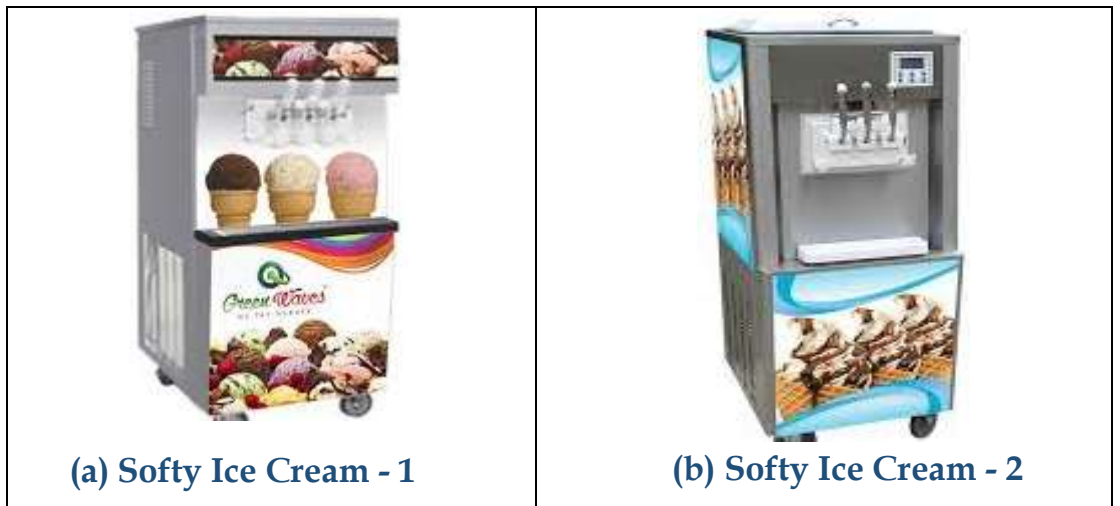

Different models:-

(a) Softy Ice Cream - 1

(b) Softy Ice Cream - 2

*All pictures shown are for illustration purpose only. Actual product may vary due to product enhancement.

Email: info@sodaclubindia.com

Phone: +91 7879799992, +91 7999239898

Office: Shree Enterprises Shop no- 145,
Dhillion complex, Akash Ganga, Supela Bhilai(C.G.)

Products

- [Soda Machine](#)
- [Ice cream Softy](#)
- [Water ATM](#)
- [Coffee Machine](#)
- [Sugarcane Machine](#)
- [Popcorn Machine](#)
- [RO Plant](#)
- [Namkeen](#)

Ice Cream Softy

- Table Top Softy Icecream
- Floor Model Softy Icecream